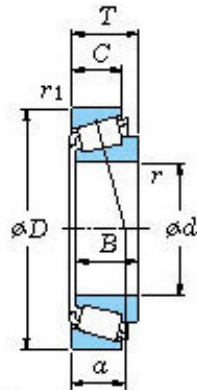

NTN Driveshaft CORP.

■ Mounting dimensions

LM11949/10 Bearing 2D drawings and 3D CAD models

Koyo Roller Bearing Lm11949/10 Lm11749/10
 L44649/10 11749/10 11949/10 44649/10 69349/10
 12649/10 L68149/10 Koyo Wheel Bearing for KIA
 Pride

Bearing No. LM11949/10

Bearing No.	LM11949/10
d	19.05
D	45.237
T	15.494
B	16.637
r(min)	1.2
r1(min)	1.2
Cr	36.8
C0r	30.1
Cu	4.25
Grease lub.	9400
Oil lub.	13000
C	12.065
a	10.0 mm
da	25.0
db	23.5
Da	39.5
Db	41.5
ra(max)	1.2
rb(max)	1.2
e	0.30
Y1	2.00
Y0	1.10
(Refer.)Mass(kg)	0.124