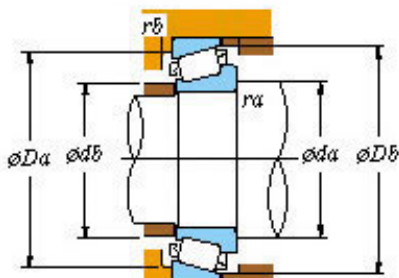

NTN Driveshaft CORP.

■ Mounting dimensions

LM11949/10 Bearing 2D drawings and 3D CAD models

Koyo Roller Bearing Lm11949/10 Lm11749/10
 L44649/10 11749/10 11949/10 44649/10 69349/10
 12649/10 L68149/10 Koyo Wheel Bearing for KIA
 Pride

Bearing No. LM11949/10

Bearing No.	LM11949/10
d	19.05
D	45.237
T	15.494
B	16.637
r(min)	1.2
r1(min)	1.2
Cr	36.8
C0r	30.1
Cu	4.25
Grease lub.	9400
Oil lub.	13000
C	12.065
a	10.0 mm
da	25.0
db	23.5
Da	39.5
Db	41.5
ra(max)	1.2
rb(max)	1.2
e	0.30
Y1	2.00
Y0	1.10
(Refer.)Mass(kg)	0.124