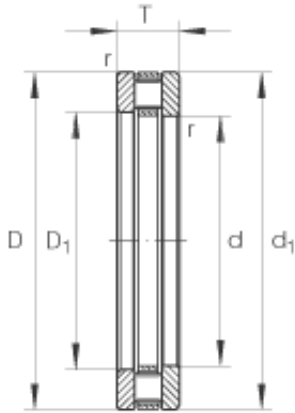

## INA 81102-TV thrust roller bearings

Bearing No. 81102-TV

Size	15x28x9 mm
Bore Diameter	15 mm
Outer Diameter	28 mm
Width	9 mm
d	15 mm
D	28 mm
T	9 mm
D <sub>1</sub>	16 mm
d <sub>1</sub>	28 mm
r <sub>min</sub>	0,3 mm
m	0,024 kg / Weight
C <sub>a</sub>	14400 N / Dynamic load rating (axial)
C <sub>0a</sub>	28500 N / Static load rating (axial)
C <sub>ua</sub>	4000 N / Fatigue limit load
n <sub>G</sub>	13600 1/min / Limiting speed
n <sub>B</sub>	6300 1/min / Reference speed
- K81102-TV / Allocated axial cylindrical roller and cage assembly	K81102TV / Allocated axial cylindrical roller and cage assembly
	GS81102 / Allocated housing locating washer
	WS81102 / Allocated shaft locating washer
Category	Ball Bearings

81102-TV Bearing 2D drawings and 3D CAD models