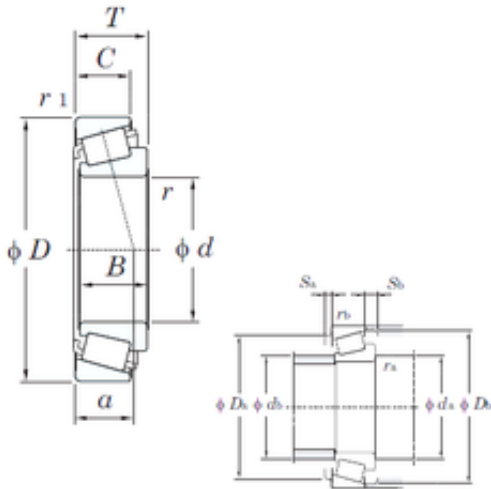

NTN Driveshaft CORP.

KOYO 59175/59425 tapered roller bearings

Bearing No. 59175/59425

Bore Diameter	44,45 mm
Width	36,512 mm
d	44,45 mm
T	36,512 mm
B	36,512 mm
C	28,575 mm
a	26,9 mm
r min.	3,6 mm
r1 min.	3,2 mm
Da	93 mm
db	56 mm
da	63 mm
Db	101 mm
Basic dynamic load rating (C)	148 kN
Basic static load rating (C0)	187 kN
Calculation factor (e)	0,4
Calculation factor (Y0)	0,82

59175/59425 Bearing 2D drawings and 3D CAD models