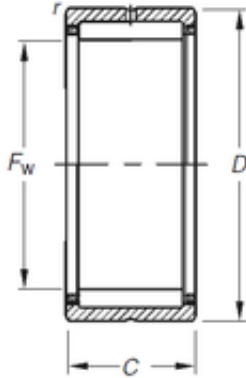

### Timken NK100/26 needle roller bearings

Bearing No. NK100/26

Size	100x120x26 mm
Bore Diameter	100 mm
Outer Diameter	120 mm
Width	26 mm
d	100 mm
D	120 mm
C	26 mm
r	1 mm
Weight	0,53 Kg
Basic dynamic load rating (C)	83,6 kN
Basic static load rating (C0)	163 kN
(Grease) Lubrication Speed	4200 r/min