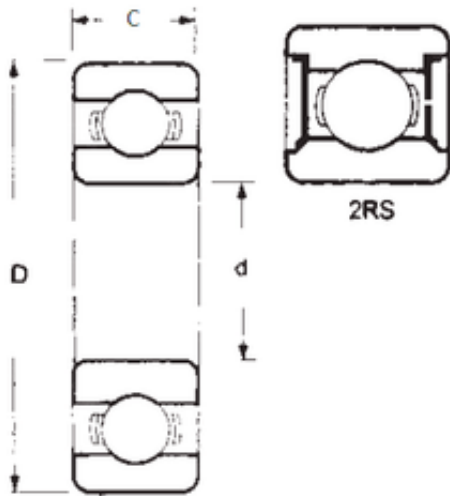

NTN Driveshaft CORP.

45 mm x 75 mm x 23 mm FBJ 63009-2RS deep groove ball bearings

Bearing No. 63009-2RS

Size	45x75x23 mm
Bore Diameter	45 mm
Outer Diameter	75 mm
Width	23 mm
d	45 mm
D	75 mm
B	23 mm
C	23 mm
Weight	0,345 Kg
Basic dynamic load rating (C)	1600 kN
Basic static load rating (C0)	1330 kN

63009-2RS Bearing 2D drawings and 3D CAD models