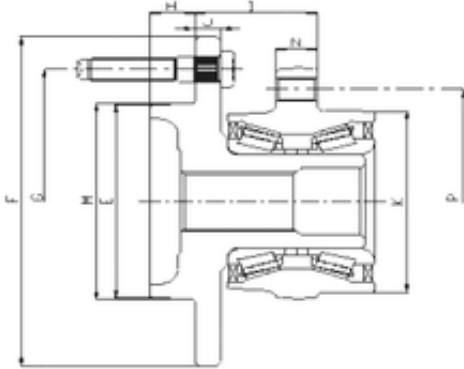

NTN Driveshaft CORP.

ILJIN IJ223049 angular contact ball bearings

Bearing No. IJ223049

P	140 mm
I	54,34 mm
E	120,9 mm
F	205 mm
G	165,1 mm
H	20 mm
J	11,5 mm
K	113,8 mm
M	121,96 mm
N	18,3 mm
1	Wheel Bearing

IJ223049 Bearing 2D drawings and 3D CAD models